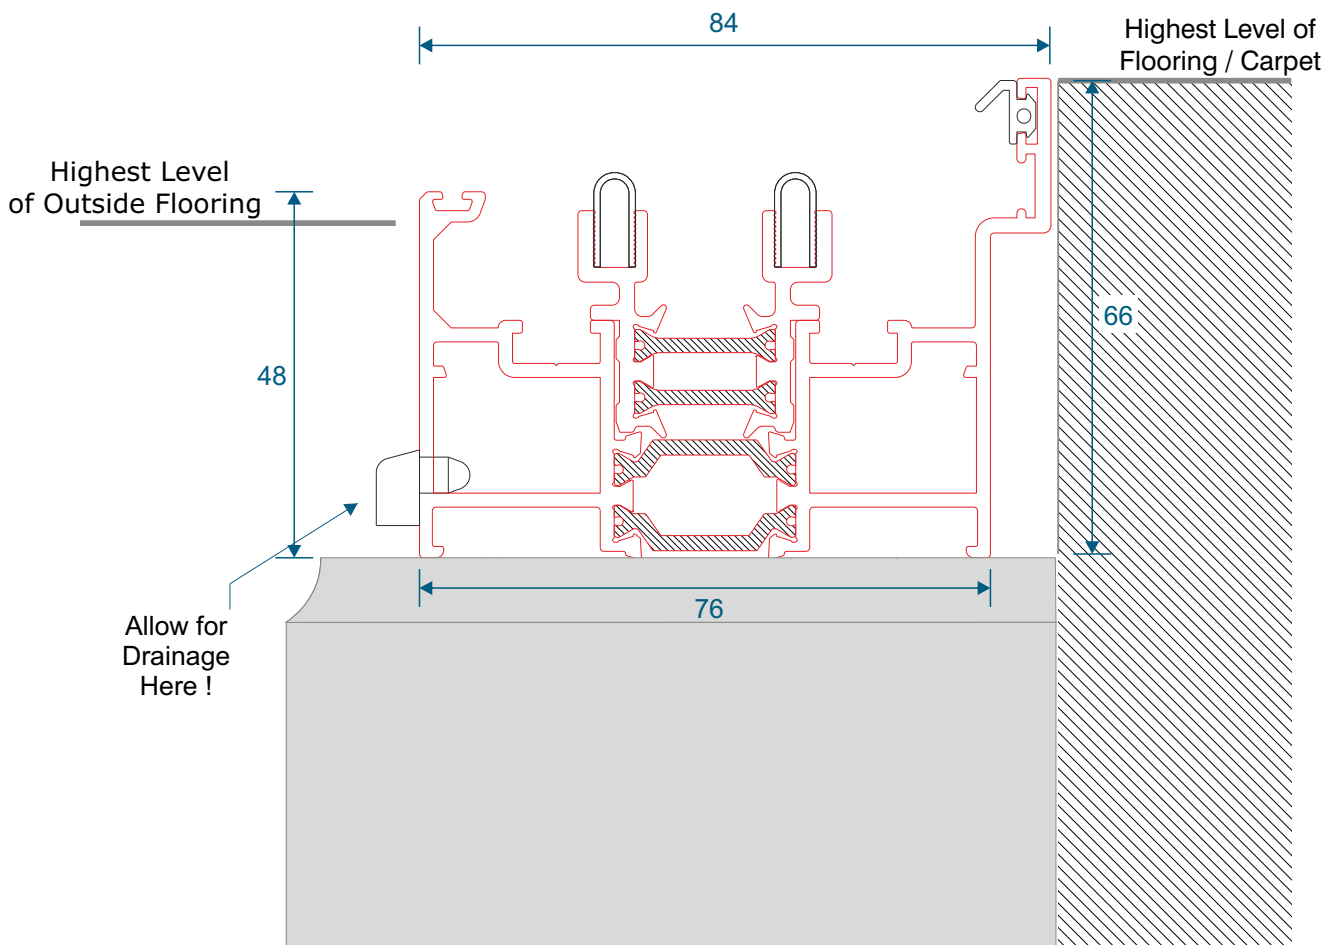

With Patio

	Threshold
	Cill
	Brick/Concrete

The images displayed in this document are an artistic representation only, and not a comprehensive installation guide. We do not supply decking, flooring, lead flashing etc. If in doubt please speak to a experienced builder or our technical department.